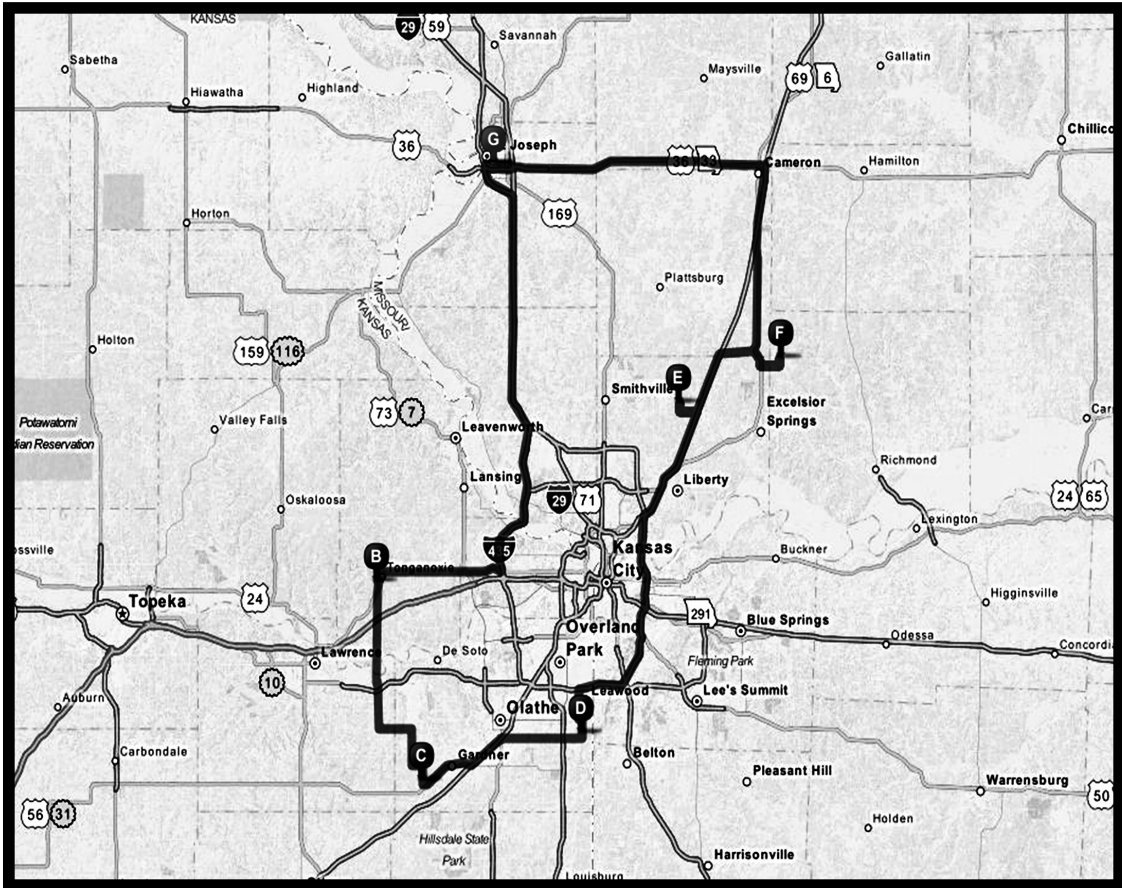

CSAA Schoolhouse Bus Tour

Wednesday, June 18, 2014

A/G Pony Express Museum
 914 Penn Street
 St. Joseph, MO 64503
 (816) 279-5050

D Oxford School
 14701 Mission Road
 Leawood, Kansas 66224
 (913) 339-6700 ext .157

B Honey Valley School
 201 West Washington St
 Tonganoxie, Kansas 66086
 (912) 845-2960

E Mt. Gilead School
 15918 Plattsburg Road
 Kearney, Missouri 64062
 (816) 736-8500

C Lanesfield School
 18745 South Dillie Road
 Edgerton, Kansas 66021
 (913) 893-6645

F Franklin Academy
 26600 Park Road North
 Lawson, Missouri 64062
 (816) 580-3387

G Back to Pony Express Museum